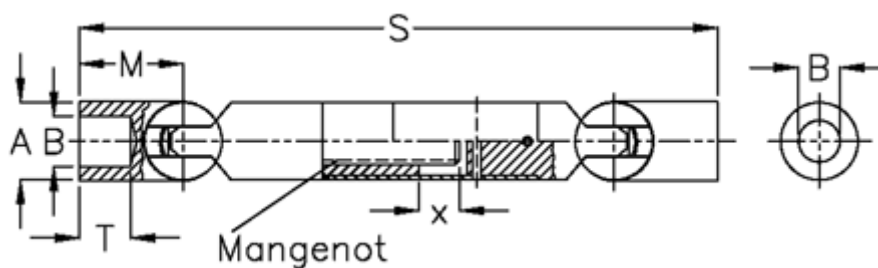

# Data Sheet

Article number: 078281001

Description: Telescopic ball joint 0.828.100.001  
s=200 x=60 bore 14

## Measures

A	= 28
B H7	= 14
Longitudinal ribs	= 6x16x20
M	= 35.0
MD max N m	= 50
s	= 200
T	= 17
x	= 60